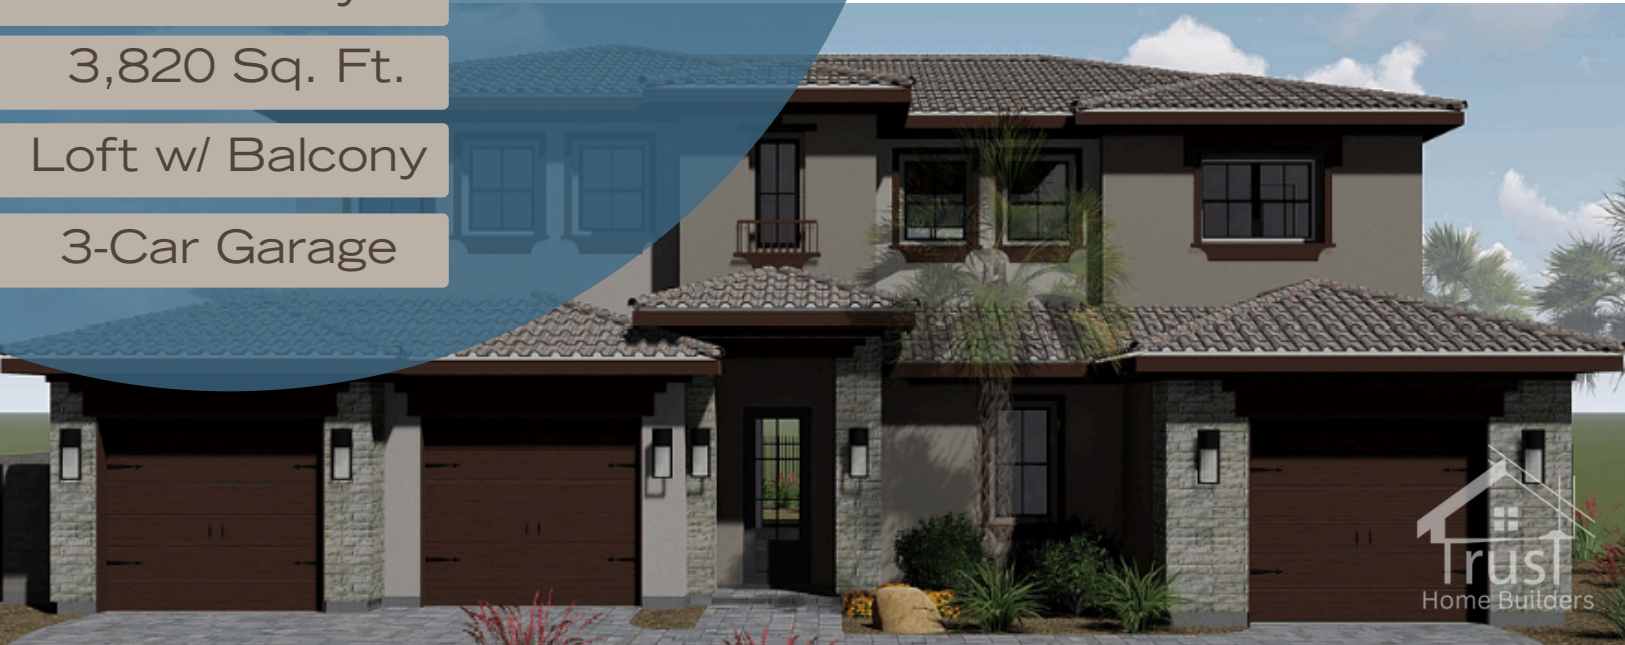

BRIELLE

Two-Story

3,820 Sq. Ft.

Loft w/ Balcony

3-Car Garage

The SouthShore Collection by Trust Home Builders, Brielle Floorplan offers 3,820 sq. ft. of refined living space with 4 bedrooms, a spacious loft, and soaring ceilings for an open, airy feel. A covered patio and large balcony off the loft extend your living outdoors. Designed for both style and versatility, The Briella is where luxury meets comfort.

BRIELLE

Two-Story - 3,820 Sq. Ft.

First Floor

Second Floor

Southshore, Lake Las Vegas | 702-786-4241